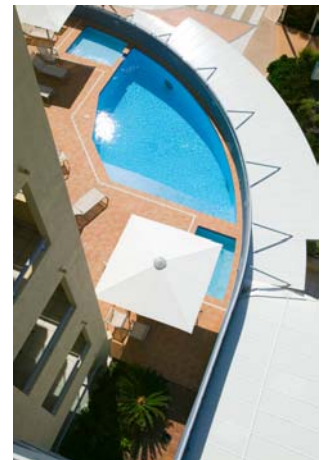

Located just a 50 metre stroll to the patrolled surf beach, Shearwater also features six retail shops & restaurants on the ground level. The apartments at Shearwater all have balconies with stunning views over the Caloundra waterways. Shearwater Resort has its own conference centre, The Vue Room catering for up to 150 delegates and is the perfect venue for weddings and boutique events.

Location

Located in the heart of the revitalised Kings Beach area at Caloundra, Shearwater Resort offers the perfect location for a seaside escape. With the Kings Beach foreshore at your doorstep featuring a waterpark, playground, BBQ areas and the newly opened Kings Beach Tidal Pool.

Resort Facilities

- 🌿 Heated swimming pool & spa
- 🌿 Children's wading pool
- 🌿 Gymnasium
- 🌿 Sauna
- 🌿 Games room
- 🌿 Secure undercover car parking
- 🌿 On-Site Restaurants
- 🌿 The Vue Room - Conference & Function Room